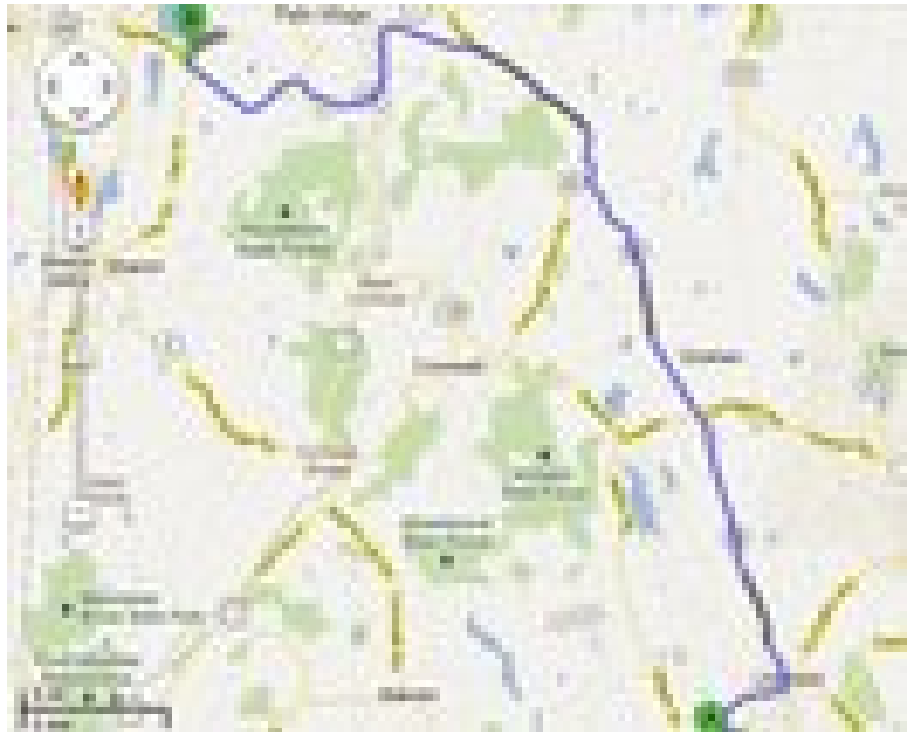

Wamago to the Hotchkiss School, Lakeville Ct

Start at Wamago Regional High School, Litchfield CT

- Head northeast on Wamago Rd toward US-202 E/Bantam Rd 354 ft
- Turn left onto US-202 E/Bantam Rd continue to follow US-202 E 2.5 mi
- Turn left onto North St 0.6 mi
- Continue onto CT-63 N/Goshen Rd Continue to follow CT-63 N 5.6 mi
- At the traffic circle, continue straight onto CT-63/North St Continue to follow CT-63 10.1 mi
- Turn left onto CT-126 N 1.9 mi
- Turn left onto US-7 S/Lime Rock Rd 1.8 mi
- Slight right onto CT-112 W/Lime Rock Rd Continue to follow CT-112 W 4.8 mi
- Turn right 0.1 mi

Arrive at The Hotchkiss School, Lakeville, CT